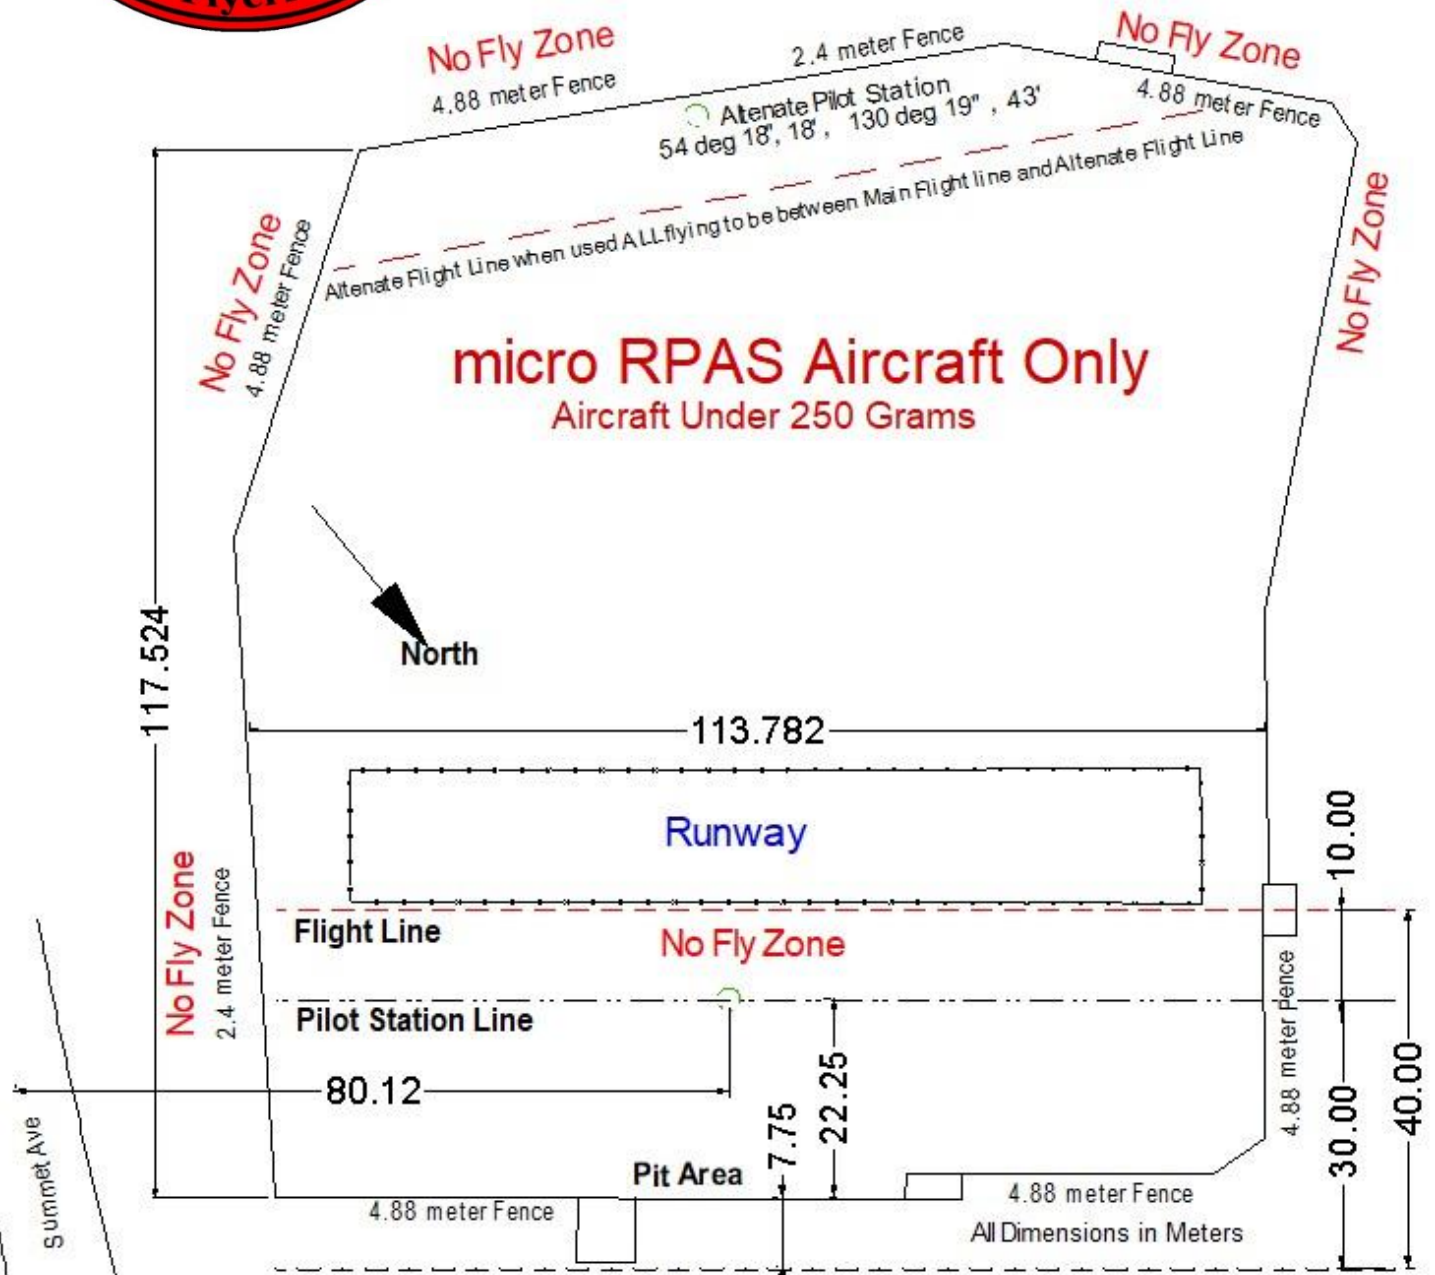

Roosevelt Ball Field North Coast Radio Control Flyers

Prince Rupert B.C. micro Electric Flying Site

micro RPAS Aircraft Only
Aircraft Under 250 Grams

Pilot Station Coordinates
 54deg 18' 20.51"N
 130deg 19' 39.70"W Class G Airspace
 Club Emergency Contact
 Doug Wittchen (778) 884 3383

From Pilot Station
 Distance to Airport "YPR" 7.81km
 Distance to Hospital Helipad 173 meters
 Ecole Roosevelt Elementary School Ball Field
 800 Summet Avenue, V8J 2A3